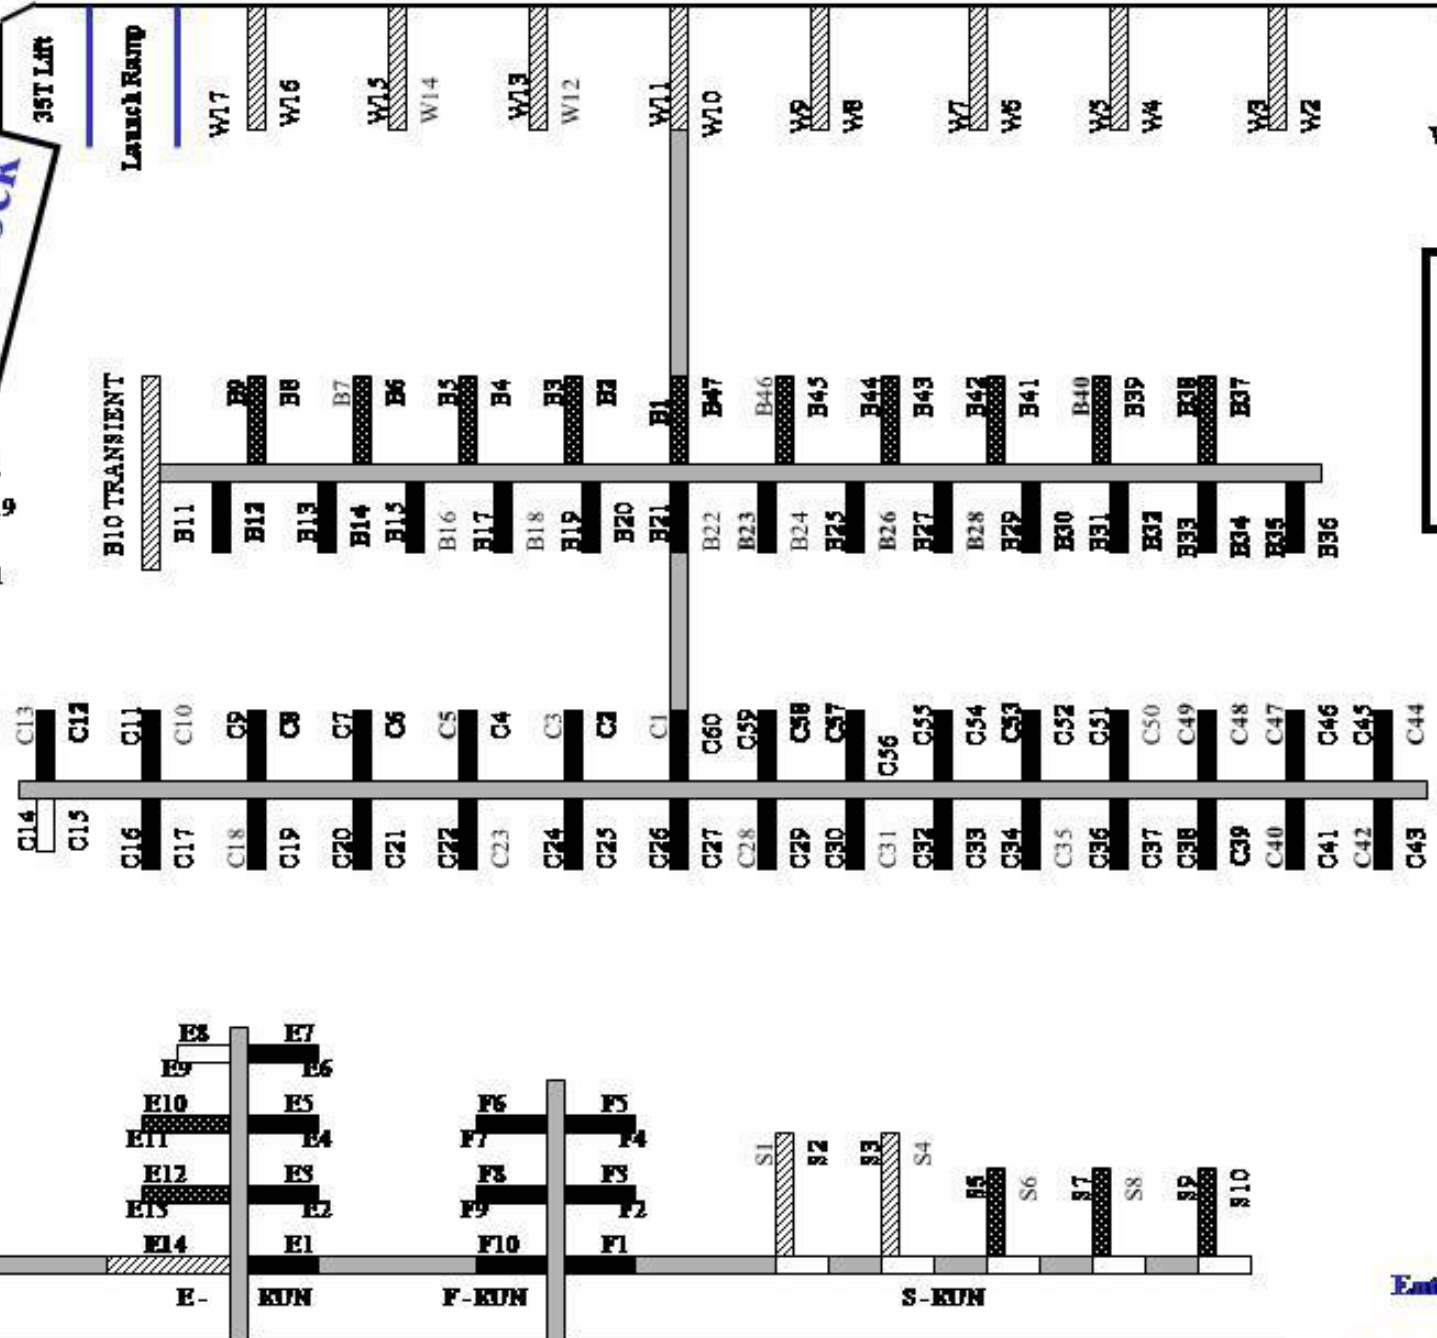

Storage Yard

WASHROOMS & SHOWERS
OFFICE

Chandlery & Service
Patio

CAMPING

N
A

Parking Lot

Fuel Dock

Entrance

~Lake Ontario~